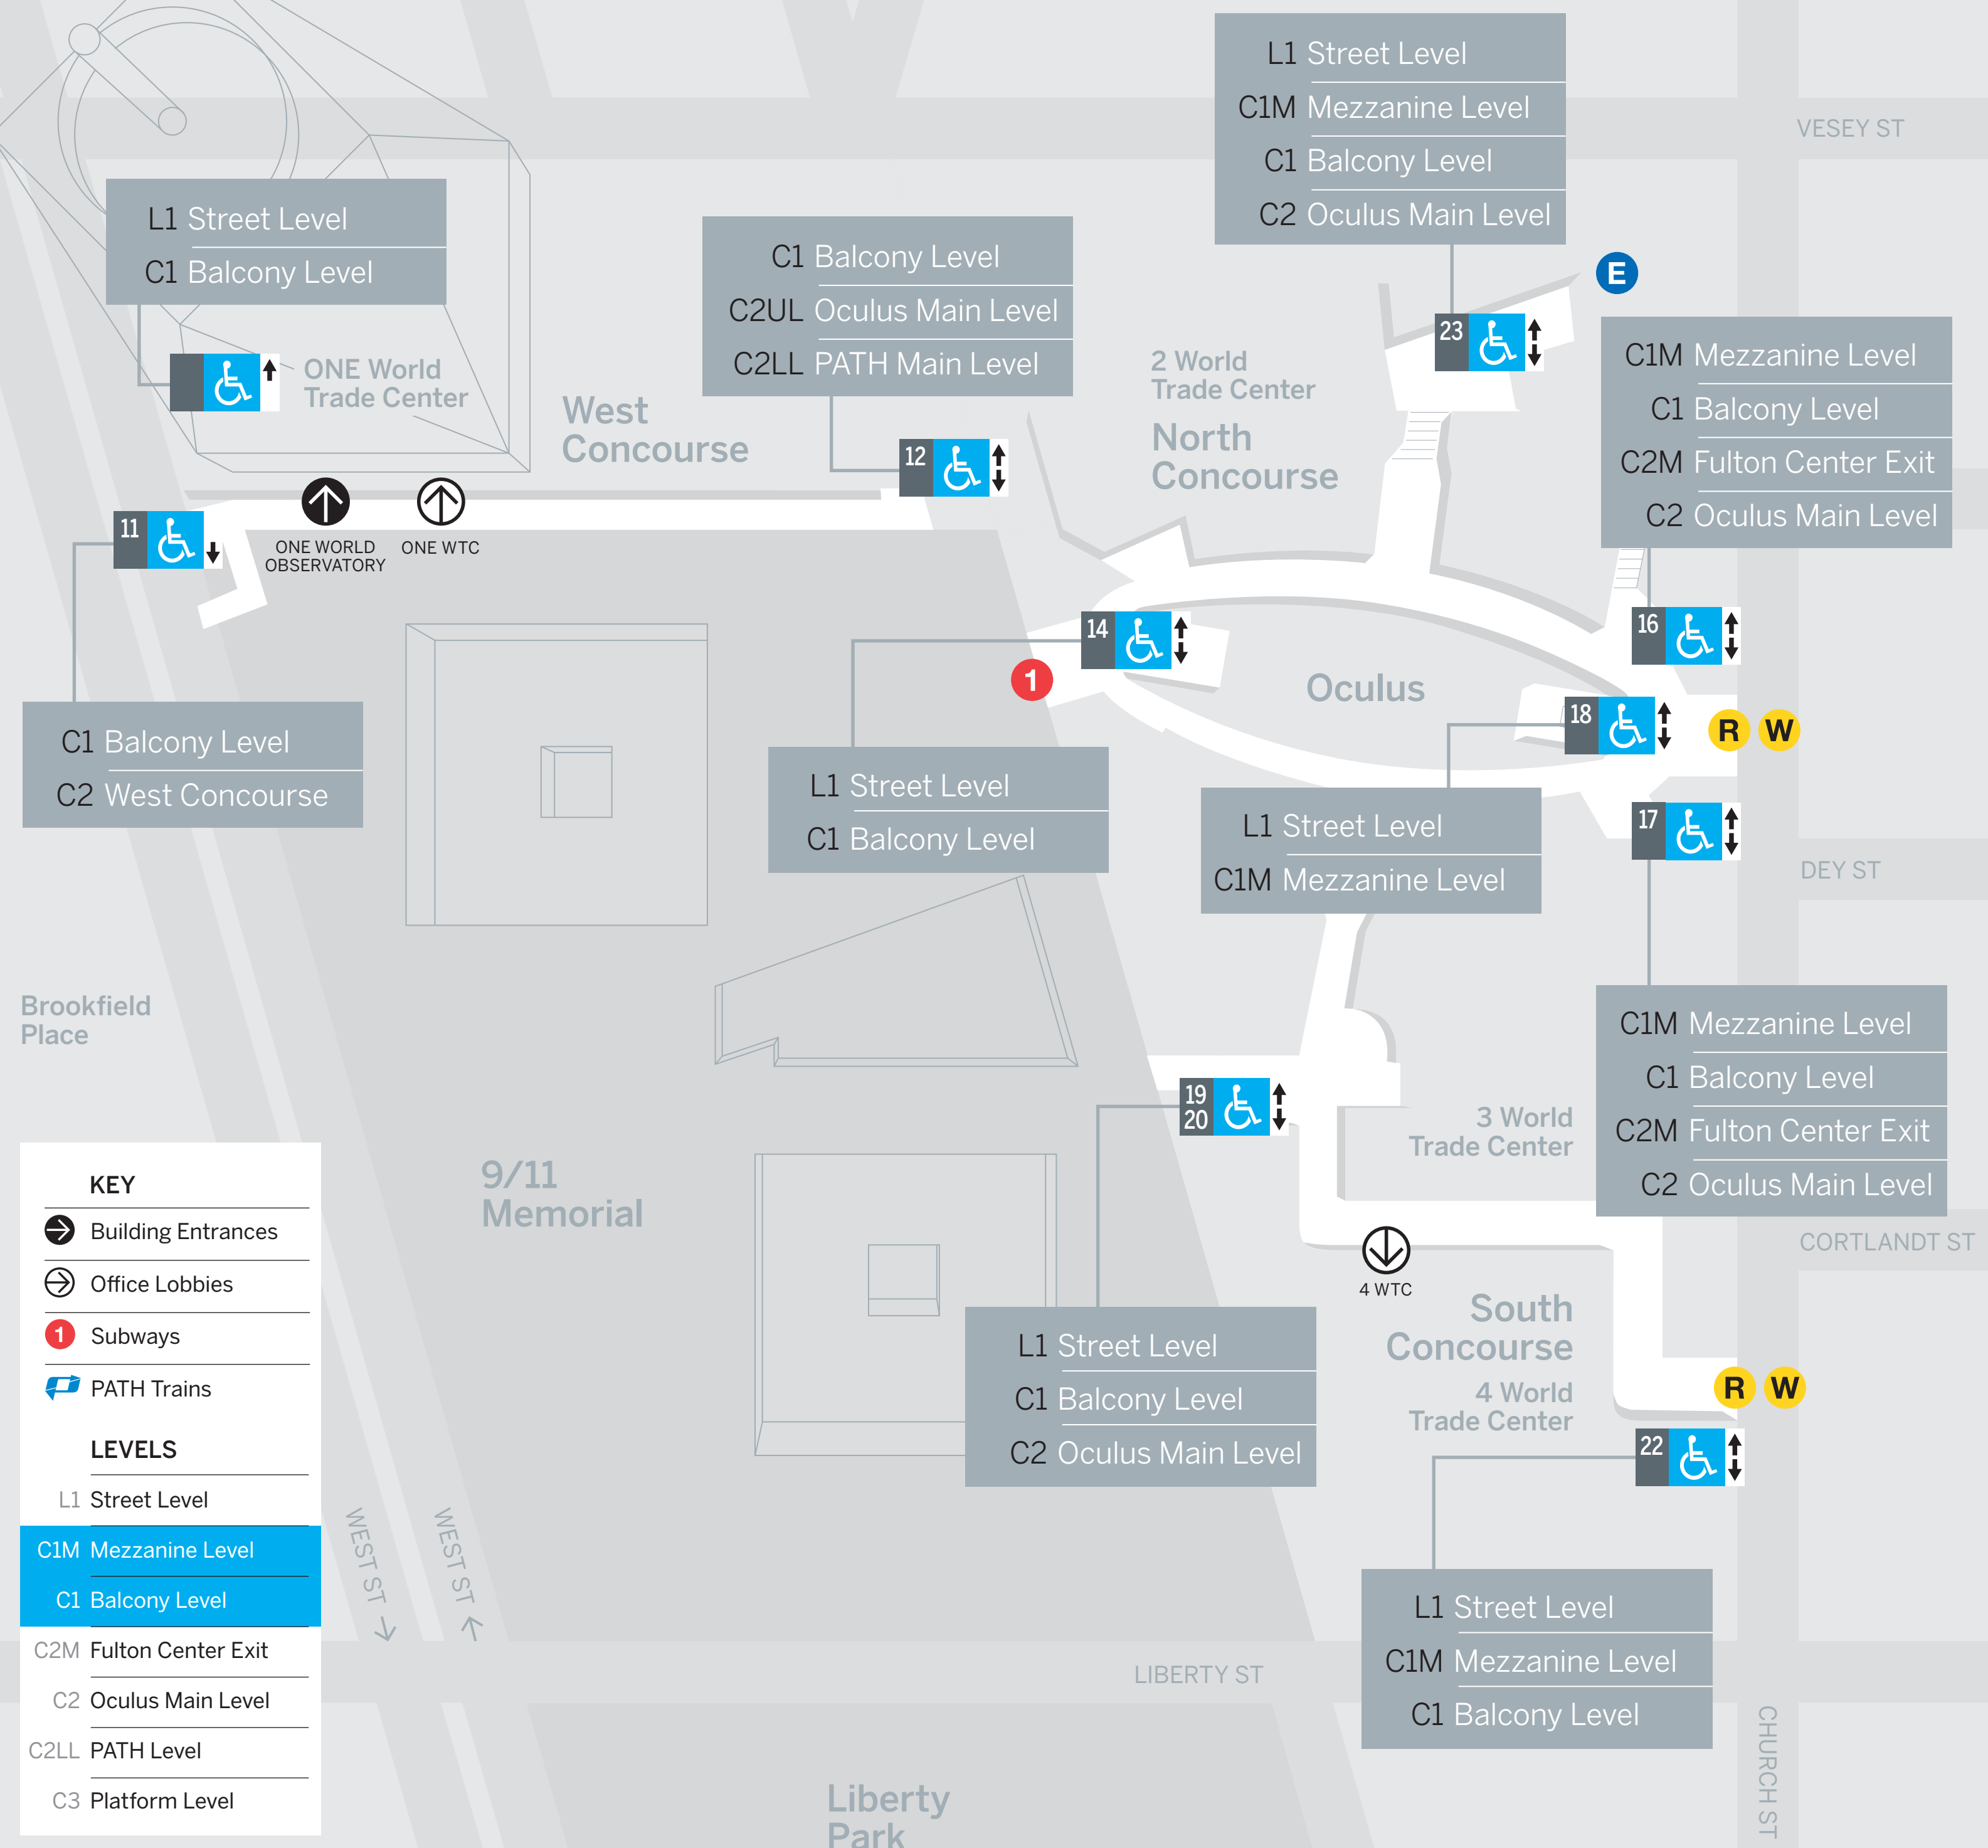

L1 Street Level
C1 Balcony Level
C2 Oculus Main Level

L1 Street Level
C1M Mezzanine Level
C1 Balcony Level

KEY

- ➔ Building Entrances
- ⌚ Office Lobbies
- 1 Subways
- PATH Trains

LEVELS

- L1 Street Level
- C1M Mezzanine Level
- C1 Balcony Level
- C2M Fulton Center Exit
- C2 Oculus Main Level
- C2LL PATH Level
- C3 Platform Level

Pedestrian Bridge

Liberty Park

Saint Nicholas National Shrine
(under construction)

CEDAR ST

WORLD TRADE CENTER ELEVATOR LOCATIONS

7 World Trade Center

Balcony Level - C1

WORLD TRADE CENTER ELEVATOR LOCATIONS

C2UL Oculus Main Level
C2LL PATH Main Level

C1M Mezzanine Level
C1 Balcony Level
C2M Fulton Center Exit
C2 Oculus Main Level

Brookfield Place

3 World Trade Center

9/11 Memorial

L1 Street Level
C1 Balcony Level
C2 Oculus Main Level

South Concourse
4 World Trade Center

CORTLANDT ST

LIBERTY ST

CHURCH ST

Liberty Park

KEY

- ➔ Building Entrances
- ⌚ Office Lobbies
- 1 Subways
- PATH Trains

LEVELS